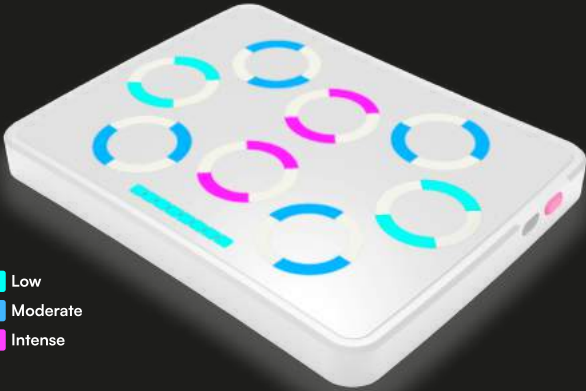

HELLO LOOPER (• •)

A New Way to
Interact with Music

LOOPS™

(Stage)

-  Low
-  Moderate
-  Intense

Loops Stage

LPS-8S01W-001

(Stage) is where The Magic of Loops unfolds. As a Loop is placed on a Spot it Magnetically Snaps to place and starts playing its unique sound pattern. Under each spot, an array of LEDs enhances the experience, creating a vibrant and immersive visual display. The 8 spot Loop Stage connects to a Smart Device via BLE and is conveniently powered via a Type C connection or 3 AAA batteries.

Stage Weight	360 g
Stage Size	23 x 17.6 cm / 9 x 6.9 in
Package Size	26.4 x 24.5 x 2.8 cm / 10.3 x 9.6 x 1.1 in

SPACE MARINERS

Electro Rock

Space Mariners

LPS-B-SPM-001

Package Weight

280 g

Model Size

5.5-7.5 cm / 2-3 in

Package Size

24 x 9 x 5.3 cm / 9.4 x 3.5 x 2 in

8-BIT

All Stars

Game Beat

8 Bit All Stars

LPS-B-8BT-001